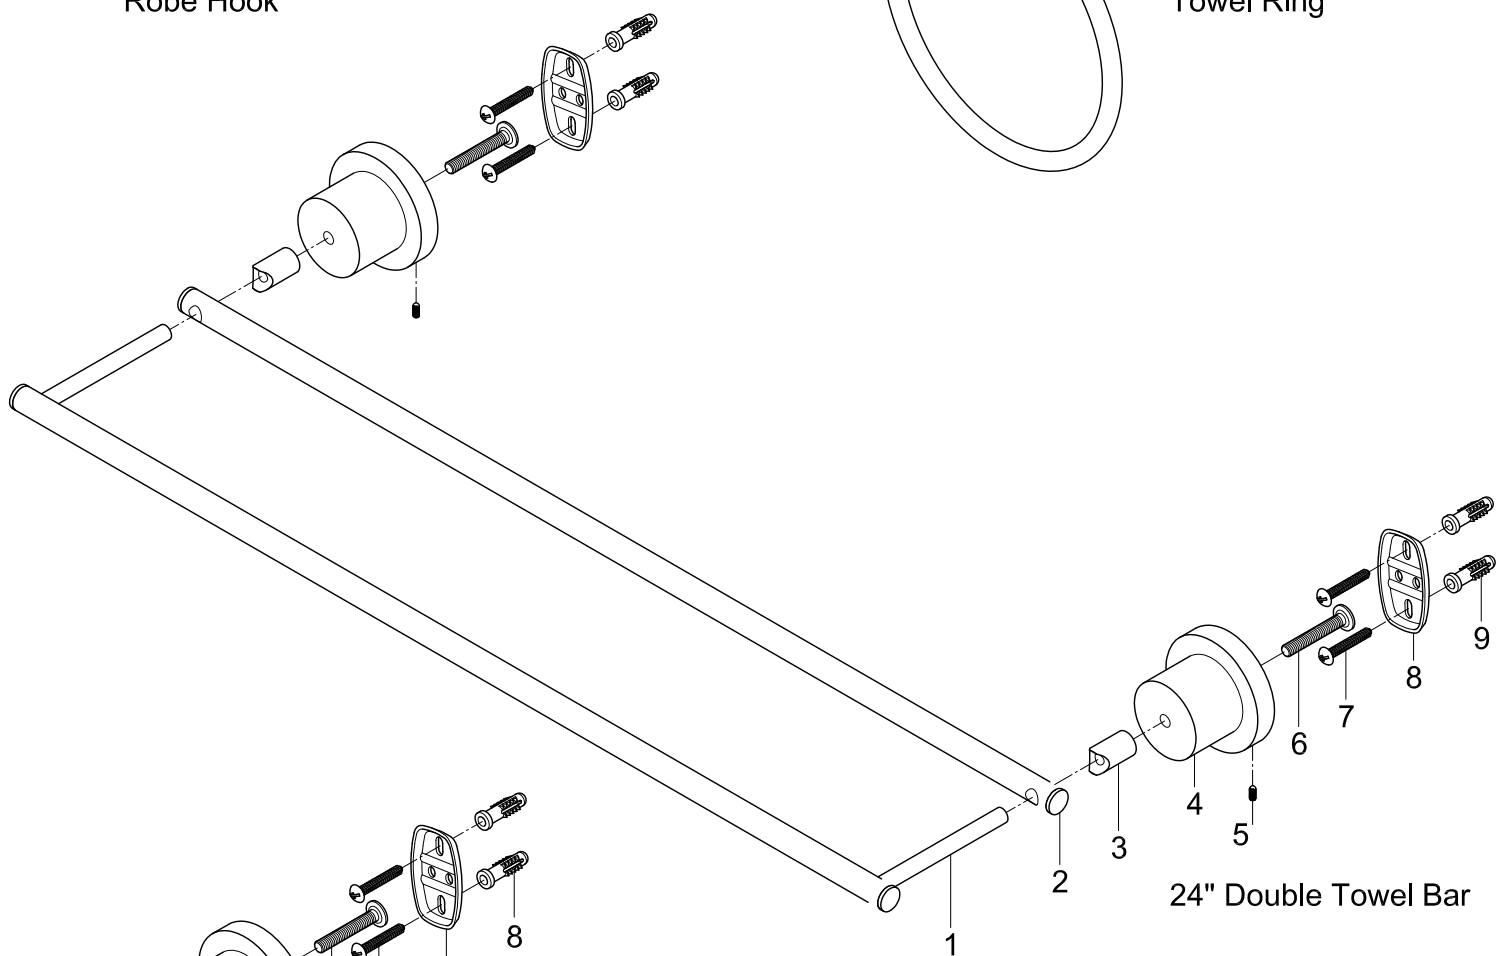

# BAH8213478MB,C,PB,ORB,PN,SB,SN

24" Double Towel Bar, Towel Ring, Robe Hook x 2, Toilet Paper Holder

Robe Hook

Towel Ring

24" Double Towel Bar

Toilet Paper Holder