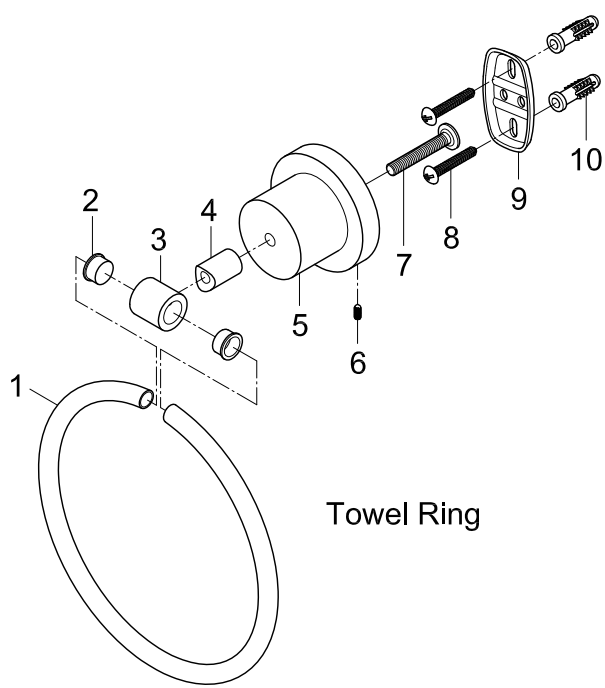

# BAH8213478MB,C,PB,ORB,PN,SB,SN

24" Double Towel Bar, Towel Ring, Robe Hook x 2, Toilet Paper Holder

Robe Hook

Towel Ring

24" Double Towel Bar

Toilet Paper Holder