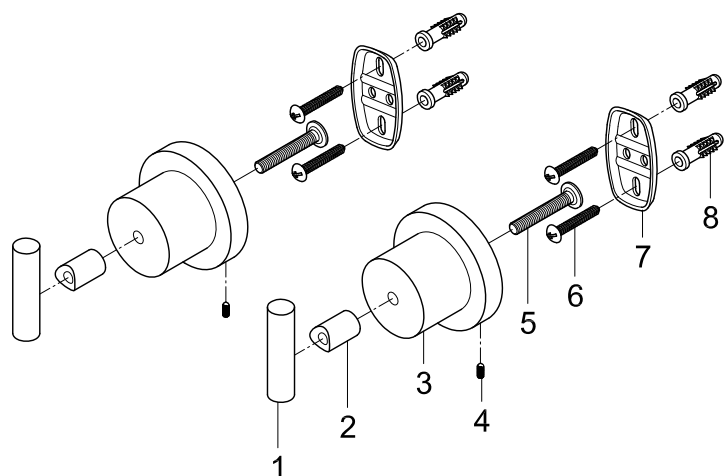

# BAH8213478MB,C,PB,ORB,PN,SB,SN

24" Double Towel Bar, Towel Ring, Robe Hook x 2, Toilet Paper Holder

Robe Hook

Towel Ring

24" Double Towel Bar

Toilet Paper Holder