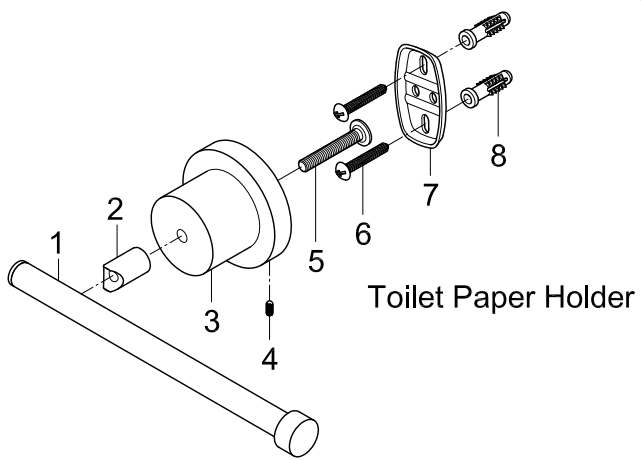

# BAH8213478MB,C,PB,ORB,PN,SB,SN

24" Double Towel Bar, Towel Ring, Robe Hook x 2, Toilet Paper Holder

Robe Hook

Towel Ring

24" Double Towel Bar

Toilet Paper Holder